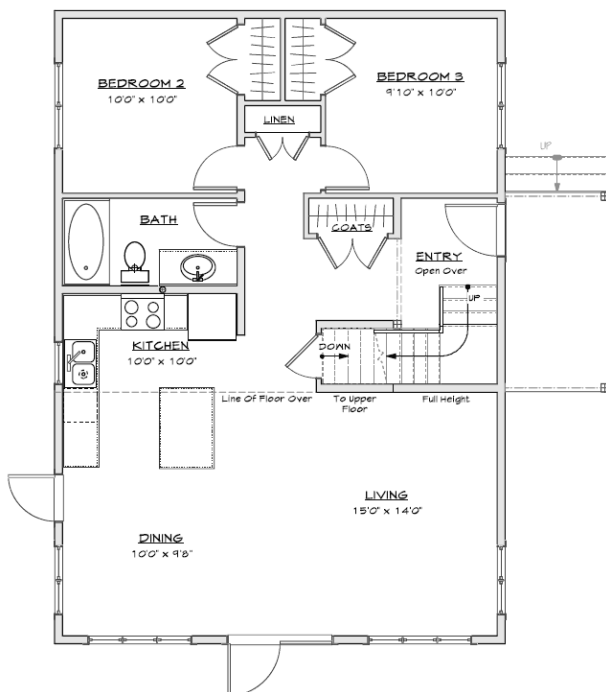

THE DARTMEET

1257 Sq. Ft.

* garage, decks and on-site by others