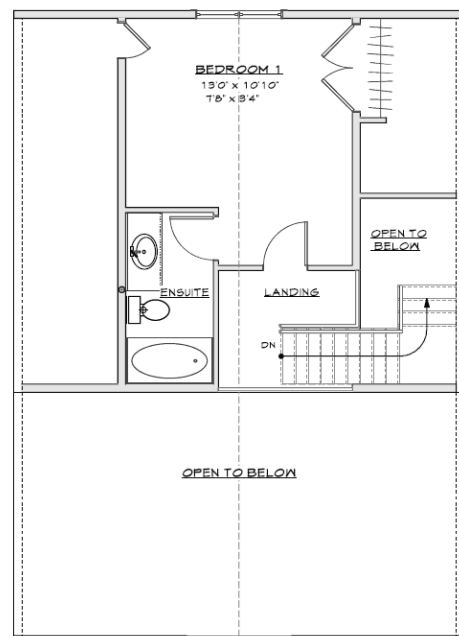

THE DARTMEET

1257 Sq. Ft.

* garage, decks and on-site by others